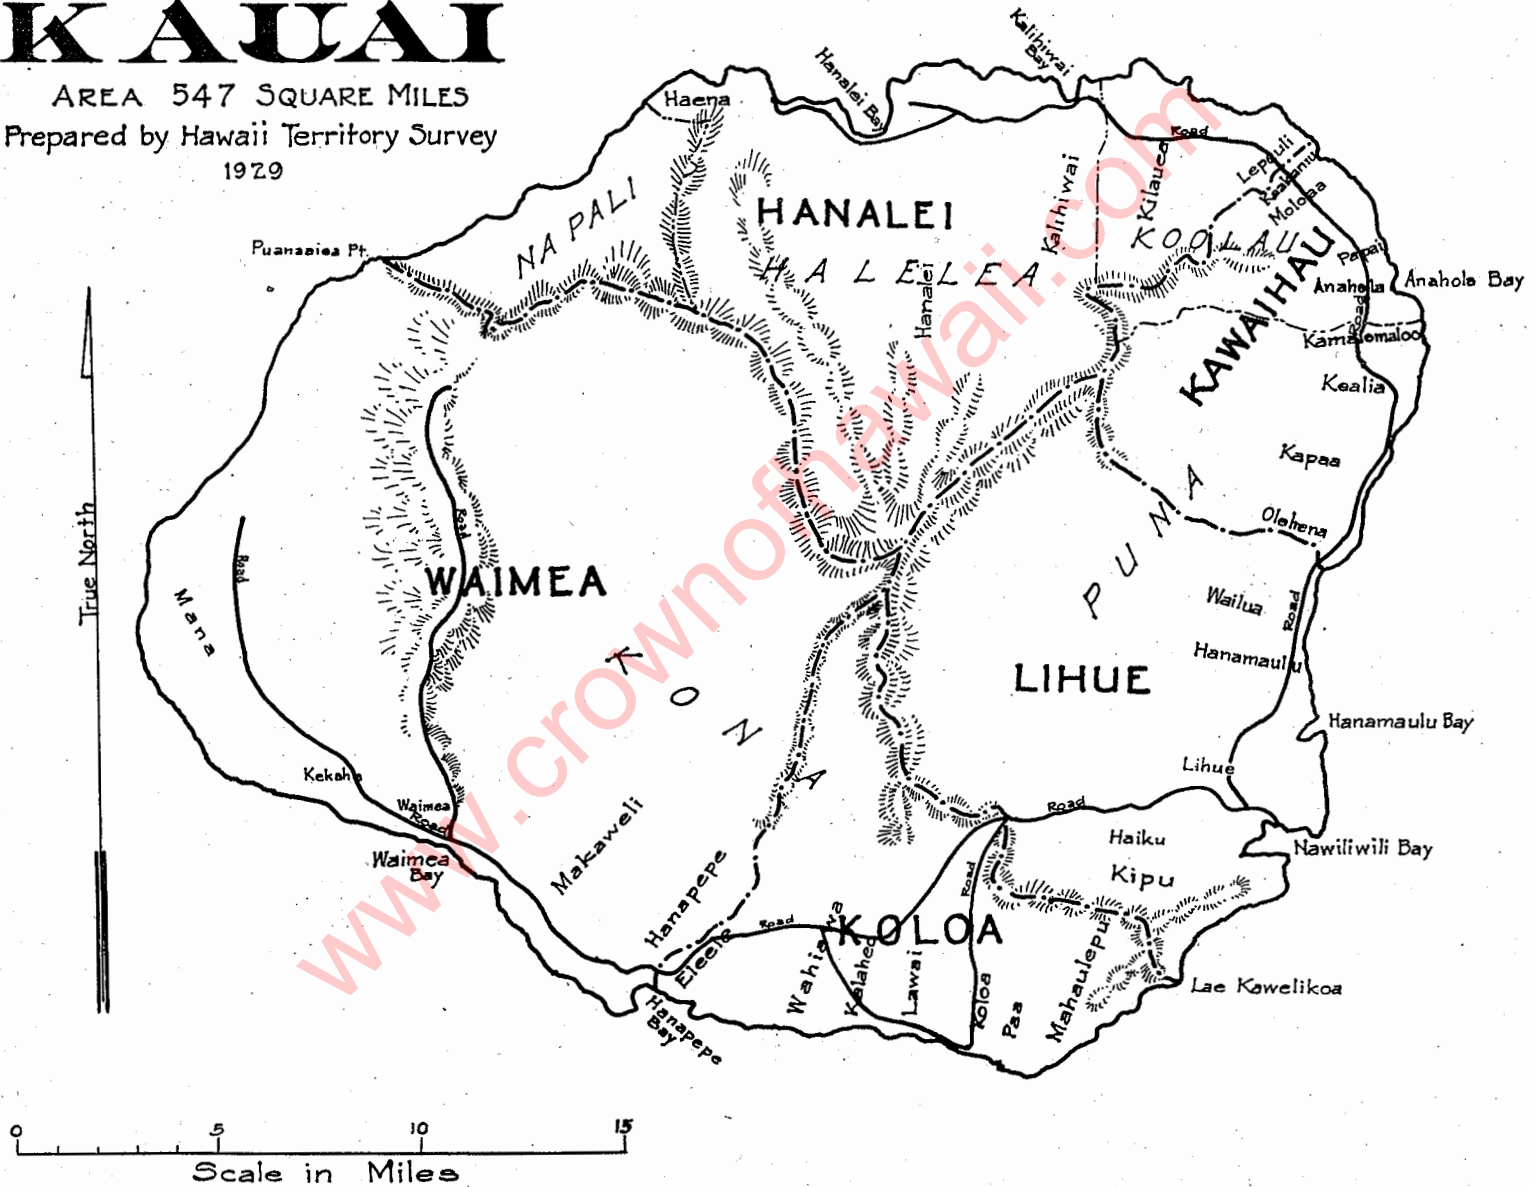

KAUAI

AREA 547 SQUARE MILES
Prepared by Hawaii Territory Survey
1929

101

True North

Scale in Miles